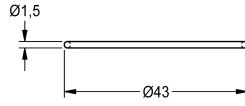

KWC

O-ring, red

Modell-Linie: F3 | ASEV1002
Spare parts | Spare parts taps

KWC-No.

2030042439

O-ring 40 x 1.5 mm, red, packing unit 10 pieces

Technical Data

overall depth

43 mm

overall height

1.5 mm

overall width

43 mm

quantity

10

quantity uom