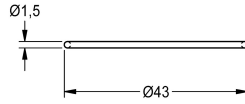

## KWC

O-ring, blue

Modell-Linie: F3 | ASEV1002  
Spare parts | Spare parts taps

### KWC-No.

2030042440

O-ring 40 x 1.5 mm, blue, packing unit 10 pieces

### Technical Data

overall depth

43 mm

overall height

1.5 mm

overall width

43 mm

quantity