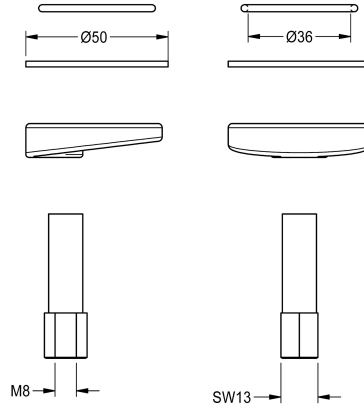

KWC

Quick-action fastener

Modell-Linie: F3 | ASEX1012

Spare parts | Spare parts taps

KWC-No.

2030042441

Quick-action fastener complete, for F3E electronic pillar fittings and F3S-Mix self-closing pillar mixer.

Technical Data

quantity

1

quantity uom

piece