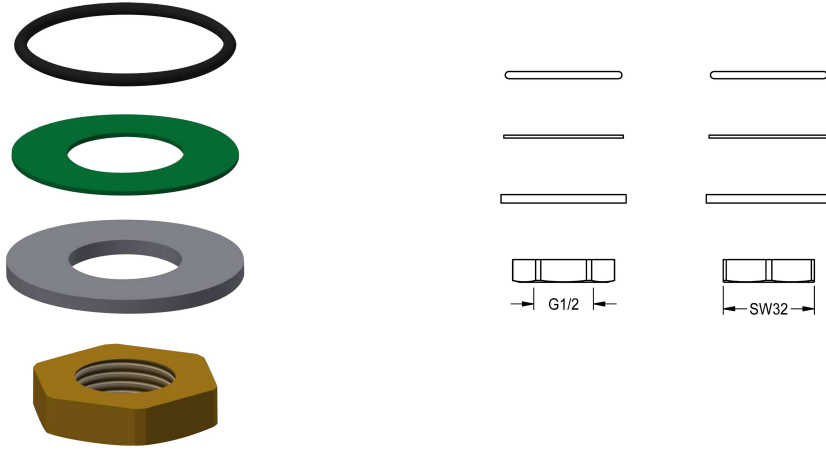

## KWC

### Fastening set

Modell-Linie: F3 | ASSV1001  
Spare parts | Spare parts taps

**KWC-No.**

**2030042947**

Fastening set for F3S self-closing pillar tap

**Technical Data**

quantity

1