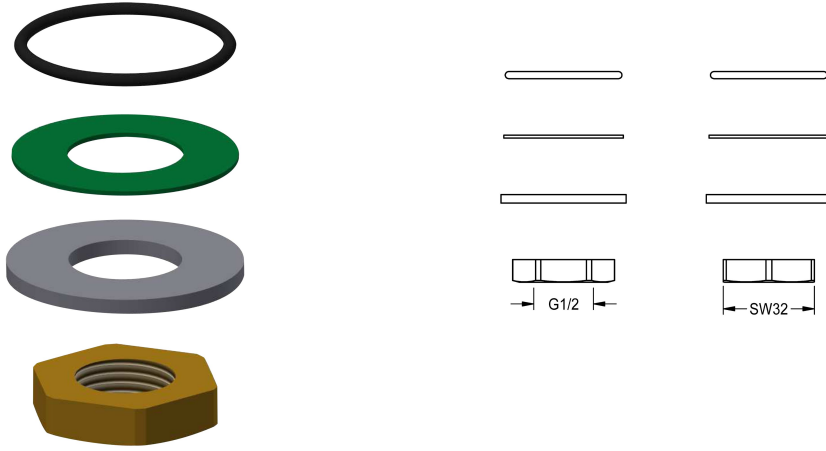

KWC

Fastening set

Modell-Linie: F3 | ASSV1001
Spare parts | Spare parts taps

KWC-No.

2030042947

Fastening set for F3S self-closing pillar tap

Technical Data

quantity

1

quantity uom

piece