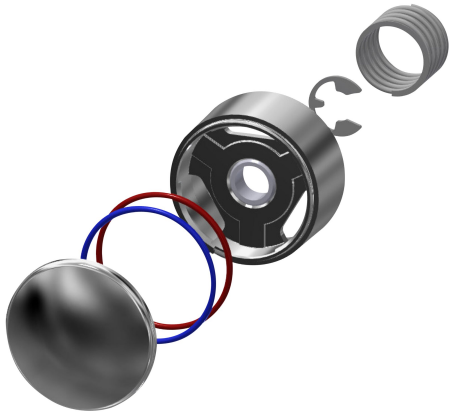

## KWC Push cap

Modell-Linie: F3 | ASSV2001  
Spare parts | Spare parts showers

### KWC-No.

**2030042960**

Push cap for F3S self-closing straight way valve and self-closing valve wall mounted, complete.