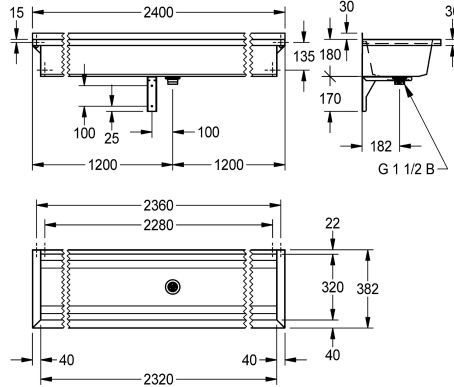

#### KWC-No.

**2030043777**  
Length 600 mm

**2030043778**  
Length 800 mm

**2030043779**  
Length 1200 mm

**2030043780**  
Length 1600 mm

**2030043781**  
Length 1800 mm

**2030043782**  
Length 2400 mm

**2030043783**  
Length 3000 mm

#### overall width

600 mm

800 mm

1,200 mm

1,600 mm

1,800 mm

2,400 mm

3,000 mm

materials. For a length of 1800 mm or more, an additional bracket is supplied. Special lengths are available on request.

Dimensions 2400 x 210 x 382 mm (W x H x D)

382 mm

overall height

210 mm

overall width

2,400 mm

rear upstand

no

splash back