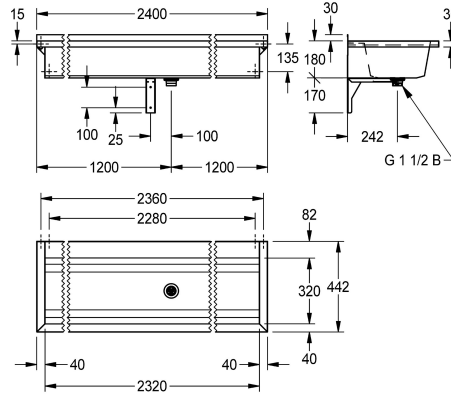

#### KWC-No.

**2030043784**

Length 600 mm

**2030043785**

Length 800 mm

**2030043786**

Length 1200 mm

**2030043787**

#### overall width

600 mm

800 mm

1,200 mm

1,600 mm

1,800 mm

2,400 mm

3,000 mm

strainer waste, includes mounting materials. For a length of 1800 mm or more, an additional bracket is supplied. Special lengths are available on request.

Dimensions 2400 x 210 x 442 mm (W x H x D)

442 mm

overall height

210 mm

overall width

2,400 mm

rear upstand

no

splash back