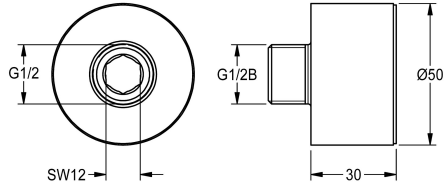

KWC

Extension adapter for F3E bib tap

Modell-Linie: F3 | ACEV1001
Taps | Complementary parts taps

KWC-No.

2030043823

Extension adapter, 30 mm, 1-times stackable, polished chromium-plated brass

Extension adapter for F3E bib tap, 30 mm, maximum 1-times stackable, polished chromium-plated brass.