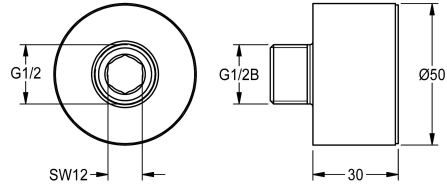

KWC

Extension adapter for F3E bib tap

Modell-Linie: F3 | ACEV1001
Taps | Complementary parts taps

KWC-No.

2030043823

Extension adapter, 30 mm, 1-times stackable, polished chromium-plated brass

Extension adapter for F3E bib tap, 30 mm, maximum 1-times stackable, polished chromium-plated brass.