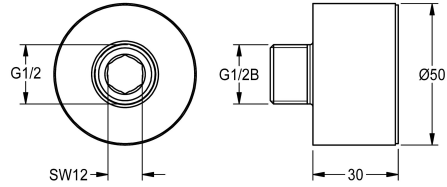

KWC

Extension adapter for F3E bib tap

Modell-Linie: F3 | ACEV1001

Taps | Complementary parts taps

KWC-No.

2030043823

Extension adapter, 30 mm, 1-times stackable, polished chromium-plated brass

Extension adapter for F3E bib tap, 30 mm, maximum 1-times stackable, polished chromium-plated brass.