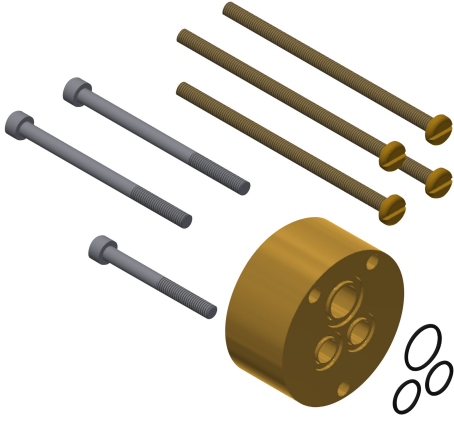

KWC

Extension set for F5L DN 15 single lever mixer

Modell-Linie: F5 | ACLM2002

Showers | Complementary parts showers

KWC-No.

2030044779

Extension set for depth compensation up to 25 mm

Extension set for F5L-Mix single-lever mixer DN 15 for installation in walls, for depth compensation up to 25 mm.

Technical Data

quantity

1

quantity uom

piece