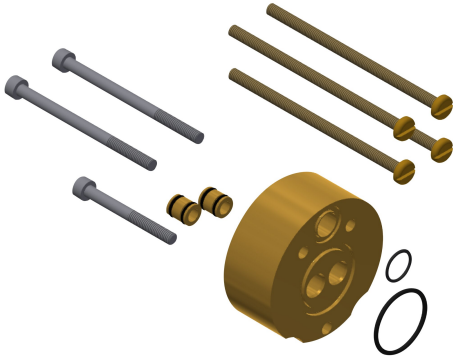

## KWC

Extension set for F5S

Modell-Linie: F5 | ACSM2001

Showers | Complementary parts showers

### KWC-No.

**2030044781**

Extension set for 25 mm depth compensation

Extension set for F5S-Mix self-closing single mixer DN 15 for installation in walls, for depth compensation up to 25 mm.

### Technical Data

quantity

1

quantity uom

piece