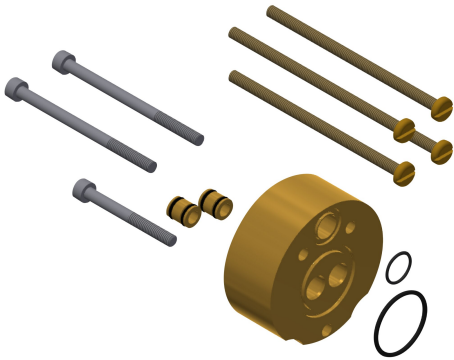

KWC

Extension set for F5S

Modell-Linie: F5 | ACSM2001

Showers | Complementary parts showers

KWC-No.

2030044781

Extension set for 25 mm depth compensation

Extension set for F5S-Mix self-closing single mixer DN 15 for installation in walls, for depth compensation up to 25 mm.

Technical Data

quantity

1

quantity uom

piece