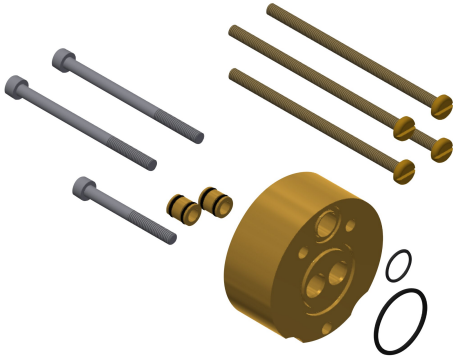

## KWC

Extension set for F5S

Modell-Linie: F5 | ACSM2001

Showers | Complementary parts showers

### KWC-No.

**2030044781**

Extension set for 25 mm depth compensation

Extension set for F5S-Mix self-closing single mixer DN 15 for installation in walls, for depth compensation up to 25 mm.

### Technical Data

quantity

1

quantity uom

piece