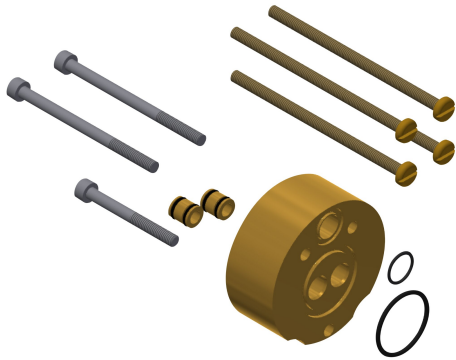

KWC

Extension set for F5S

Modell-Linie: F5 | ACSM2001

Showers | Complementary parts showers

KWC-No.

2030044781

Extension set for 25 mm depth compensation

Extension set for F5S-Mix self-closing single mixer DN 15 for installation in walls, for depth compensation up to 25 mm.

Technical Data

quantity

1

quantity uom

piece