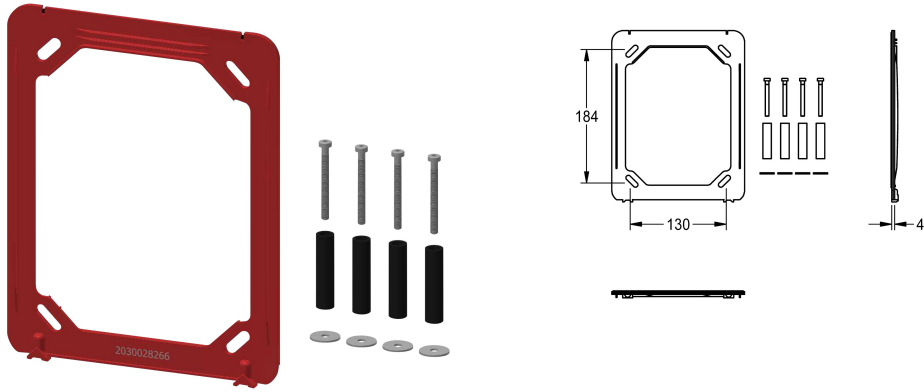

## KWC Holding frame

Modell-Linie: SPARE-PARTS-GENER. | ASXX9004  
Spare parts | Spare parts showers

### KWC-No.

2030045472

Holding frame with seal, fixing material included.