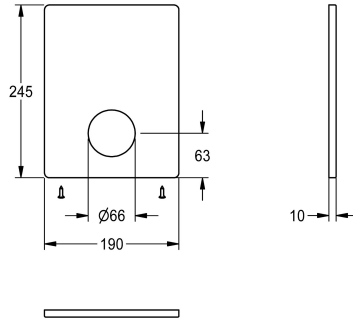

KWC

Cover plate stainless steel

Modell-Linie: F5 | ASXM2001

Spare parts | Spare parts showers

KWC-No.

2030045475

Cover plate made of stainless steel 190 x 245 mm, with fixing screws.

Technical Data