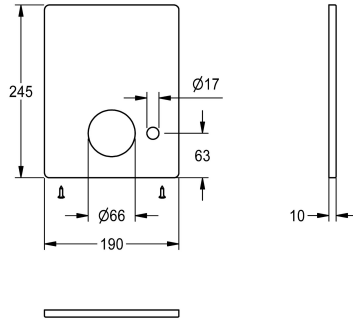

KWC

Cover plate stainless steel

Modell-Linie: F5 | ASXM2002

Spare parts | Spare parts showers

KWC-No.

2030045477

Cover plate made of stainless steel 190 x 245 mm with hole for valve for automatic shower pipe draining, with fixing screws.

Technical Data

quantity

1

quantity uom

pieces