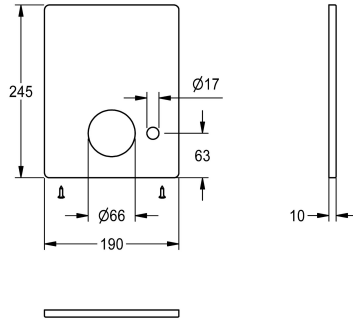

### Cover plate stainless steel

Modell-Linie: F5 | ASXM2002

Spare parts | Spare parts showers

#### KWC-No.

2030045477

Cover plate made of stainless steel 190 x 245 mm with hole for valve for automatic shower pipe draining, with fixing screws.

#### Technical Data

quantity

1

quantity uom

pieces