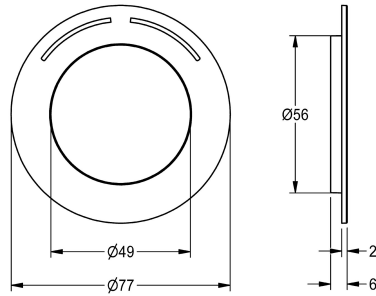

KWC Rosette

Modell-Linie: F5 | ASXM2003
Spare parts | Spare parts showers

KWC-No.

2030045510

Rosette with colour marking and o-ring.

Technical Data

quantity

1

quantity uom

pieces