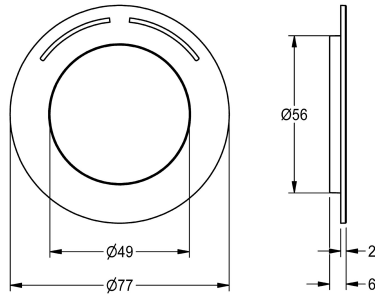

KWC Rosette

Modell-Linie: F5 | ASXM2003
Spare parts | Spare parts showers

KWC-No.

2030045510

Rosette with colour marking and o-ring.

Technical Data

quantity

1

quantity uom

pieces