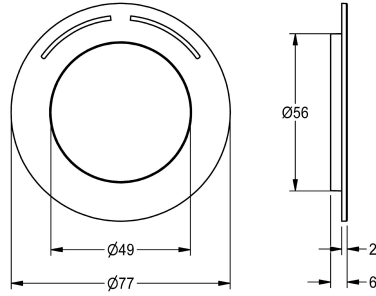

KWC Rosette

Modell-Linie: F5 | ASXM2003
Spare parts | Spare parts showers

KWC-No.

2030045510

Rosette with colour marking and o-ring.

Technical Data

quantity

1

quantity uom

pieces