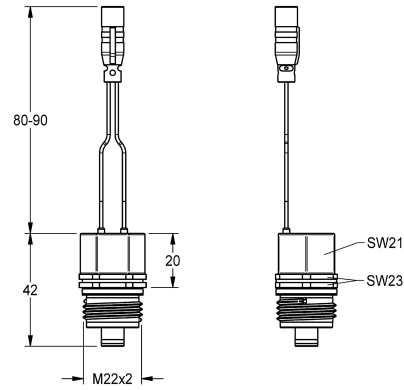

KWC

Solenoid valve cartridge

Modell-Linie: F5 | ACXX9002

Taps | Complementary parts taps

KWC-No.

2030045522

Solenoid valve cartridge DN 5, 6 V DC

Solenoid valve cartridge DN 5, bistable, with waterproof plug and grit filter, 6 V DC.