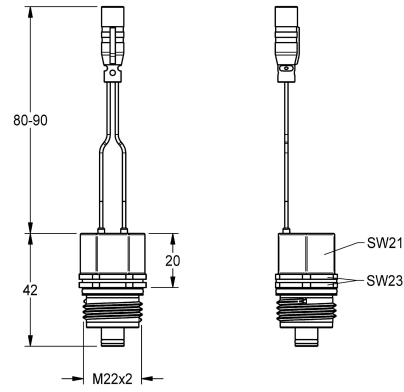

KWC

Solenoid valve cartridge

Modell-Linie: F5 | ACXX9002

Taps | Complementary parts taps

KWC-No.

2030045522

Solenoid valve cartridge DN 5, 6 V DC

Solenoid valve cartridge DN 5, bistable, with waterproof plug and grit filter, 6 V DC.