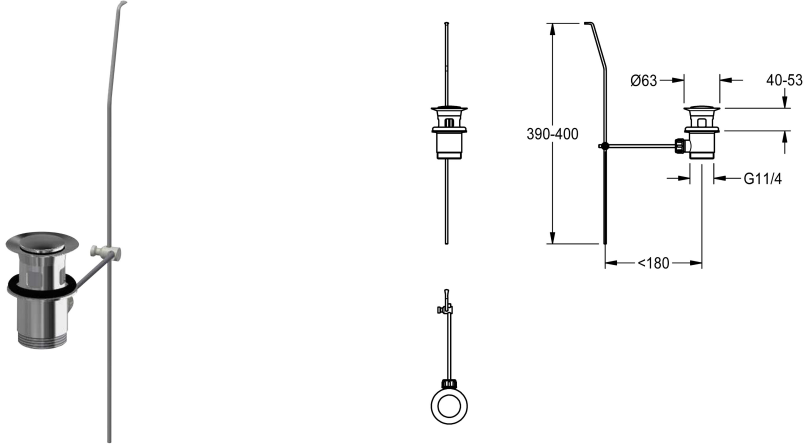

KWC Pop-up waste set

Modell-Linie: F5L | ASLM1004
Spare parts | Spare parts taps

KWC-No.

2030045528

Pop-up waste set G 1 1/4, chromium-plated.

Technical Data

quantity

1

quantity uom

pieces