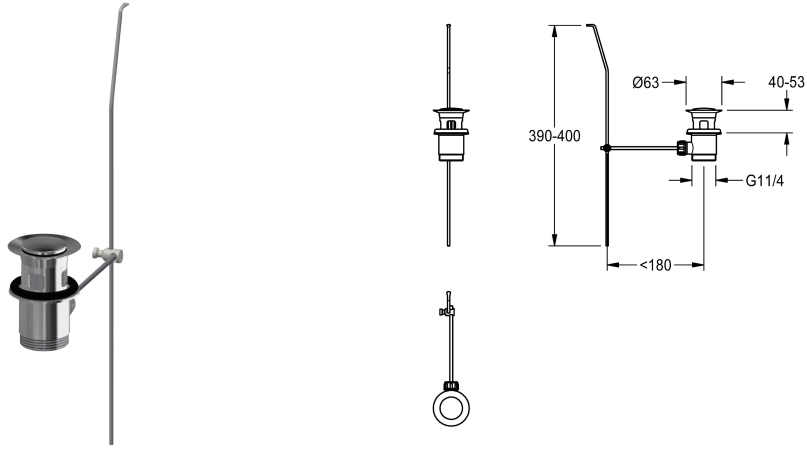

KWC Pop-up waste set

Modell-Linie: F5L | ASLM1004
Spare parts | Spare parts taps

KWC-No.

2030045528

Pop-up waste set G 1 1/4, chromium-plated.

Technical Data

quantity

1