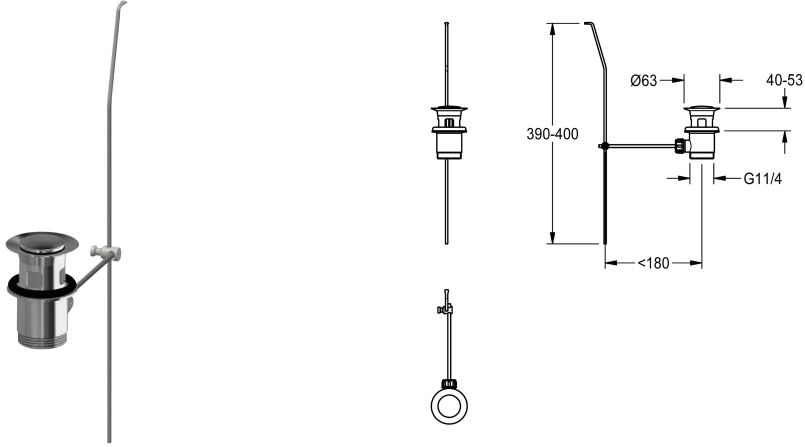

## KWC

### Pop-up waste set

Modell-Linie: F5L | ASLM1004  
Spare parts | Spare parts taps

**KWC-No.**

**2030045528**

Pop-up waste set G 1 1/4, chromium-plated.

**Technical Data**

quantity

1