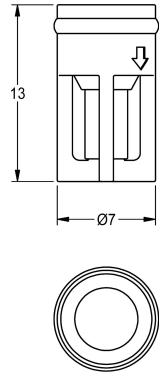

KWC Backflow preventer DN 6

Modell-Linie: F5 | ASXX9002
Spare parts | Spare parts taps

KWC-No.

2030045816

Backflow preventer DN 6, packaging unit 3 pieces

Technical Data

overall depth	7 mm
overall height	13 mm
overall width	7 mm
quantity	3
quantity uom	pieces