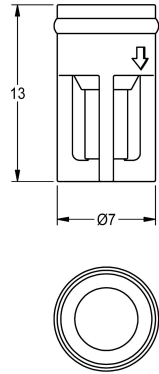

## KWC Backflow preventer DN 6

Modell-Linie: F5 | ASXX9002  
Spare parts | Spare parts taps

### KWC-No.

**2030045816**

Backflow preventer DN 6, packaging unit 3 pieces

### Technical Data

overall depth	7 mm
overall height	13 mm
overall width	7 mm
quantity	3
quantity uom	pieces