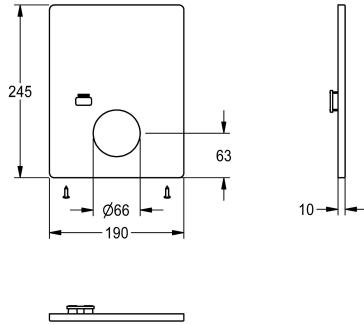

KWC

Cover plate stainless steel

Modell-Linie: F5 | ASLM2006

Spare parts | Spare parts showers

KWC-No.

2030045819

Cover plate made of stainless steel 190 x 245 mm, with sensor bracket and fixing screws.

Technical Data