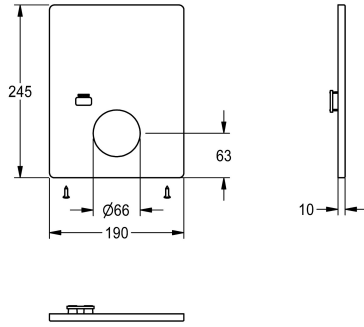

### Cover plate stainless steel

Modell-Linie: F5 | ASLM2006

Spare parts | Spare parts showers

#### KWC-No.

**2030045819**

Cover plate made of stainless steel 190 x 245 mm, with sensor bracket and fixing screws.