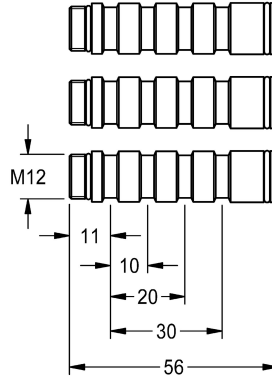

## KWC

Extension set for F3S-Mix

Modell-Linie: F3 | ACSM2002

Showers | Complementary parts showers

### KWC-No.

**2030046031**

Extension set for 30 mm depth compensation

Extension set for F3S-Mix self-closing single mixer DN 15 for installation in walls, for depth compensation up to 30 mm.

### Technical Data

quantity

1

quantity uom

piece