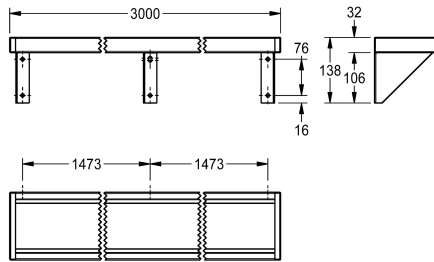

### KWC-No.

**2000056952**  
SATURN Shelf, dimensions 600 x 138 x 142 mm (W x H x D)

**2000056946**  
Width 1200 mm

**2030046197**  
Width 1600 mm

**2000056950**  
Width 1800 mm

**2000100088**  
Width 2400 mm

### overall width

600 mm

1,200 mm

1,600 mm

1,800 mm

2,400 mm

3,000 mm

Shelf for wall mounting, stainless steel, surface satin finished, material thickness 1 mm, brackets welded into shelf, side ends with grey plastic cover, for lengths over 1800 mm an additional bracket

is scope of delivery.

Dimensions 3000 x 138 x 142 mm (W x H x D)

### Technical Data

material	stainless steel
material code	1.4301 Chrome Nickel steel V2A
material thickness	1 mm
overall depth	142 mm
overall height	138 mm
overall width	3,000 mm
surface finish	satin finished
type of fixing	screw
type of mounting	wall mounting