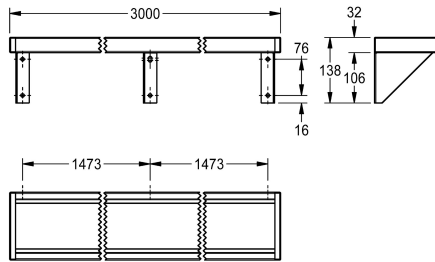

KWC SATURN Shelf

Modell-Linie: SATURN | BXS V30
Accessories | Shelves

KWC-No.

2000056952
SATURN Shelf, dimensions 600 x 138 x 142 mm (W x H x D)

2000056946
Width 1200 mm

2030046197
Width 1600 mm

2000056950
Width 1800 mm

2000100088
Width 2400 mm

2030046195
Width 3000 mm

overall width

600 mm

1,200 mm

1,600 mm

1,800 mm

2,400 mm

3,000 mm

Shelf for wall mounting, stainless steel, surface satin finished, material thickness 1 mm, brackets welded into shelf, side ends with grey plastic cover, for lengths over 1800 mm an additional bracket

is scope of delivery.

Dimensions 3000 x 138 x 142 mm (W x H x D)

Technical Data

material
material code
material thickness
overall depth
overall height
overall width
surface finish
type of fixing
type of mounting