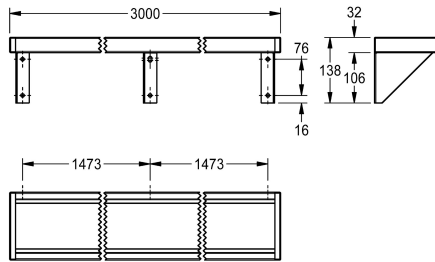

KWC SATURN Shelf

Modell-Linie: SATURN | BXS V30
Accessories | Shelves

KWC-No.

2000056952
SATURN Shelf, dimensions 600 x 138 x 142 mm (W x H x D)

2000056946
Width 1200 mm

2030046197
Width 1600 mm

2000056950
Width 1800 mm

2000100088
Width 2400 mm

2030046195
Width 3000 mm

overall width

600 mm

1,200 mm

1,600 mm

1,800 mm

2,400 mm

3,000 mm

Shelf for wall mounting, stainless steel, surface satin finished, material thickness 1 mm, brackets welded into shelf, side ends with grey plastic cover, for lengths over 1800 mm an additional bracket

is scope of delivery.

Dimensions 3000 x 138 x 142 mm (W x H x D)

Technical Data

material	stainless steel
material code	1.4301 Chrome Nickel steel V2A
material thickness	1 mm
overall depth	142 mm
overall height	138 mm
overall width	3,000 mm
surface finish	satin finished
type of fixing	screw
type of mounting	wall mounting