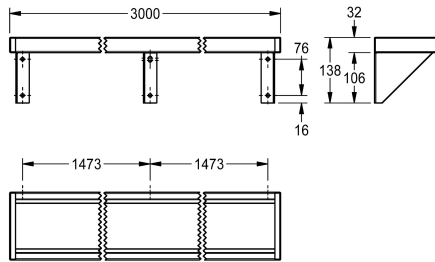

### KWC-No.

**2000056952**  
SATURN Shelf, dimensions 600 x 138 x 142 mm (W x H x D)

**2000056946**  
Width 1200 mm

**2030046197**  
Width 1600 mm

**2000056950**  
Width 1800 mm

**2000100088**  
Width 2400 mm

### overall width

600 mm

1,200 mm

1,600 mm

1,800 mm

2,400 mm

3,000 mm

Shelf for wall mounting, stainless steel, surface satin finished, material thickness 1 mm, brackets welded into shelf, side ends with grey plastic cover, for lengths over 1800 mm an additional bracket

is scope of delivery.

Dimensions 3000 x 138 x 142 mm (W x H x D)

### Technical Data

material
material code
material thickness
overall depth
overall height
overall width
surface finish
type of fixing
type of mounting

stainless steel
1.4301 Chrome Nickel steel V2A
1 mm
142 mm
138 mm
3,000 mm
satin finished
screw
wall mounting