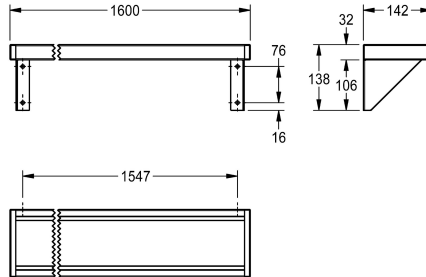

KWC SATURN Shelf

Modell-Linie: SATURN | BXS V16
Accessories | Shelves

KWC-No.

2000056952
SATURN Shelf, dimensions 600 x 138 x 142 mm (W x H x D)

2000056946
Width 1200 mm

2030046197
Width 1600 mm

2000056950
Width 1800 mm

2000100088
Width 2400 mm

2030046195
Width 3000 mm

overall width

600 mm

1,200 mm

1,600 mm

1,800 mm

2,400 mm

3,000 mm

Shelf for wall mounting, stainless steel, surface satin finished, material thickness 1 mm, brackets welded into shelf, side ends with grey plastic cover, for lengths over 1800 mm an additional bracket

is scope of delivery.

Dimensions 1600 x 138 x 142 mm (W x H x D)

Technical Data

material
material code
material thickness
overall depth
overall height
overall width
surface finish
type of fixing
type of mounting