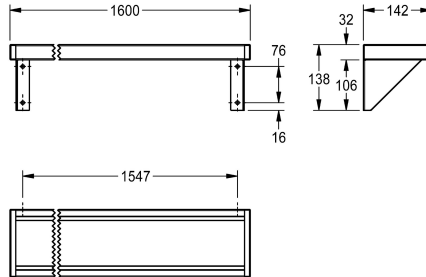

KWC SATURN Shelf

Modell-Linie: SATURN | BXS V16
Accessories | Shelves

KWC-No.

2000056952
SATURN Shelf, dimensions 600 x 138 x 142 mm (W x H x D)

2000056946
Width 1200 mm

2030046197
Width 1600 mm

2000056950
Width 1800 mm

2000100088
Width 2400 mm

2030046195
Width 3000 mm

overall width

600 mm

1,200 mm

1,600 mm

1,800 mm

2,400 mm

is scope of delivery.

Dimensions 1600 x 138 x 142 mm (W x H x D)

Technical Data

material	stainless steel
material code	1.4301 Chrome Nickel steel V2A
material thickness	1 mm
overall depth	142 mm
overall height	138 mm
overall width	1,600 mm
surface finish	satin finished
type of fixing	screw
type of mounting	wall mounting

material	stainless steel
material code	1.4301 Chrome Nickel steel V2A
material thickness	1 mm
overall depth	142 mm
overall height	138 mm
overall width	1,600 mm
surface finish	satin finished
type of fixing	screw
type of mounting	wall mounting