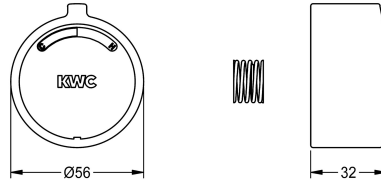

## KWC F3 Handle push cap

Modell-Linie: F3 | ASSM9003  
Spare parts | Spare parts taps

### KWC-No.

**2030046771**

Handle push cap for F3S-Mix self-closing single mixer, complete.

### Technical Data

quantity

1

quantity uom

piece