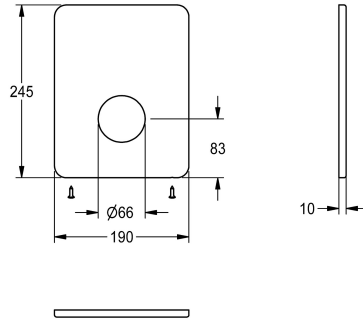

KWC

Cover plate stainless steel

Modell-Linie: F5 | ASSM2001

Spare parts | Spare parts showers

KWC-No.

2030046772

Cover plate made of stainless steel 190 x 245 mm, with fixing screws.

Technical Data