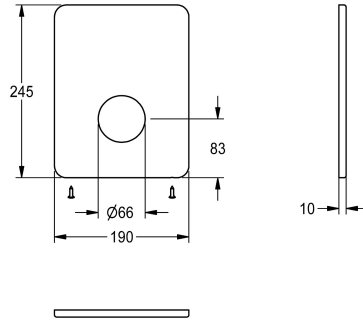

## KWC

Cover plate stainless steel

Modell-Linie: F5 | ASSM2001

Spare parts | Spare parts showers

### KWC-No.

**2030046772**

Cover plate made of stainless steel 190 x 245 mm, with fixing screws.

### Technical Data

quantity

1

quantity uom

pieces