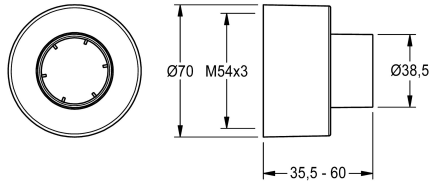

KWC

Screw rosette

Modell-Linie: F5 | ASXX9003
Spare parts | Spare parts taps

KWC-No.

2030046777

Screw rosette, depth-adjustable, for complete covering of water connection, packing unit 2 pieces.

Technical Data

overall depth	60 mm
overall height	70 mm
overall width	70 mm
quantity	2
quantity uom	pieces