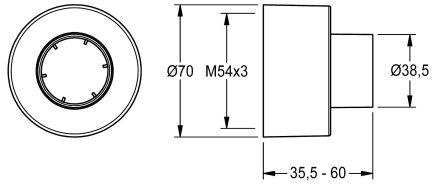

KWC

Screw rosette

Modell-Linie: F5 | ASXX9003
Spare parts | Spare parts taps

KWC-No.

2030046777

Screw rosette, depth-adjustable, for complete covering of water connection, packing unit 2 pieces.

Technical Data

overall depth	60 mm
overall height	70 mm
overall width	70 mm
quantity	2
quantity uom	pieces