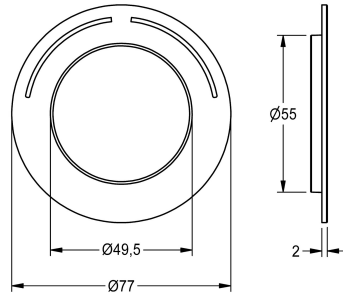

KWC

Rosette

Modell-Linie: F5 | ASXT9002

Spare parts | Spare parts showers

KWC-No.

2030047081

Rosette with colour marking and o-ring.

Technical Data