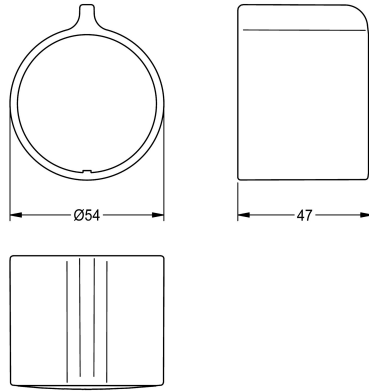

## KWC

Temperature handle

Modell-Linie: F5 | ASXT9003

Spare parts | Spare parts showers

KWC-No.

**2030047082**

Temperature handle made of metal

### Technical Data

quantity

1

quantity uom

piece