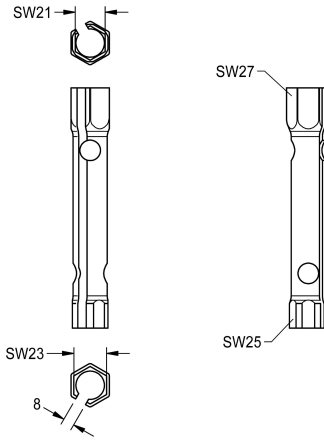

KWC F5 Hexagonal socket wrench

Modell-Linie: F5 | ACEX9011
Showers | Complementary parts showers

KWC-No.

2030047722

Hexagonal socket wrench 21 x 23, slotted and shortened (wrench size 21)

Technical Data

quantity

1

quantity uom

piece