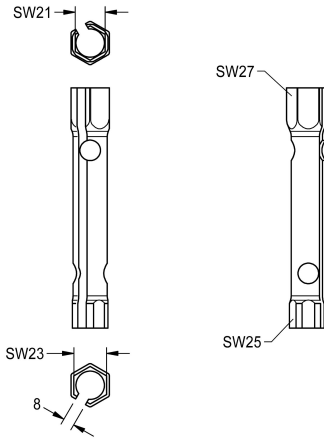

KWC F5 Hexagonal socket wrench

Modell-Linie: F5 | ACEX9011
Showers | Complementary parts showers

KWC-No.

2030047722

Hexagonal socket wrench 21 x 23, slotted and shortened (wrench size 21)

Technical Data

quantity
quantity uom

1
piece