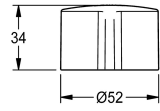

#### KWC-No.

2030048384

Handle push cap for F5S-Mix self-closing mixer, complete.