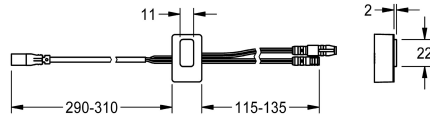

KWC

Sensor, ID 01/00004

Modell-Linie: F5 | ASET1002

Spare parts | Spare parts taps

KWC-No.

2030048520

Sensor with control electronics, ID 01/00004

Technical Data